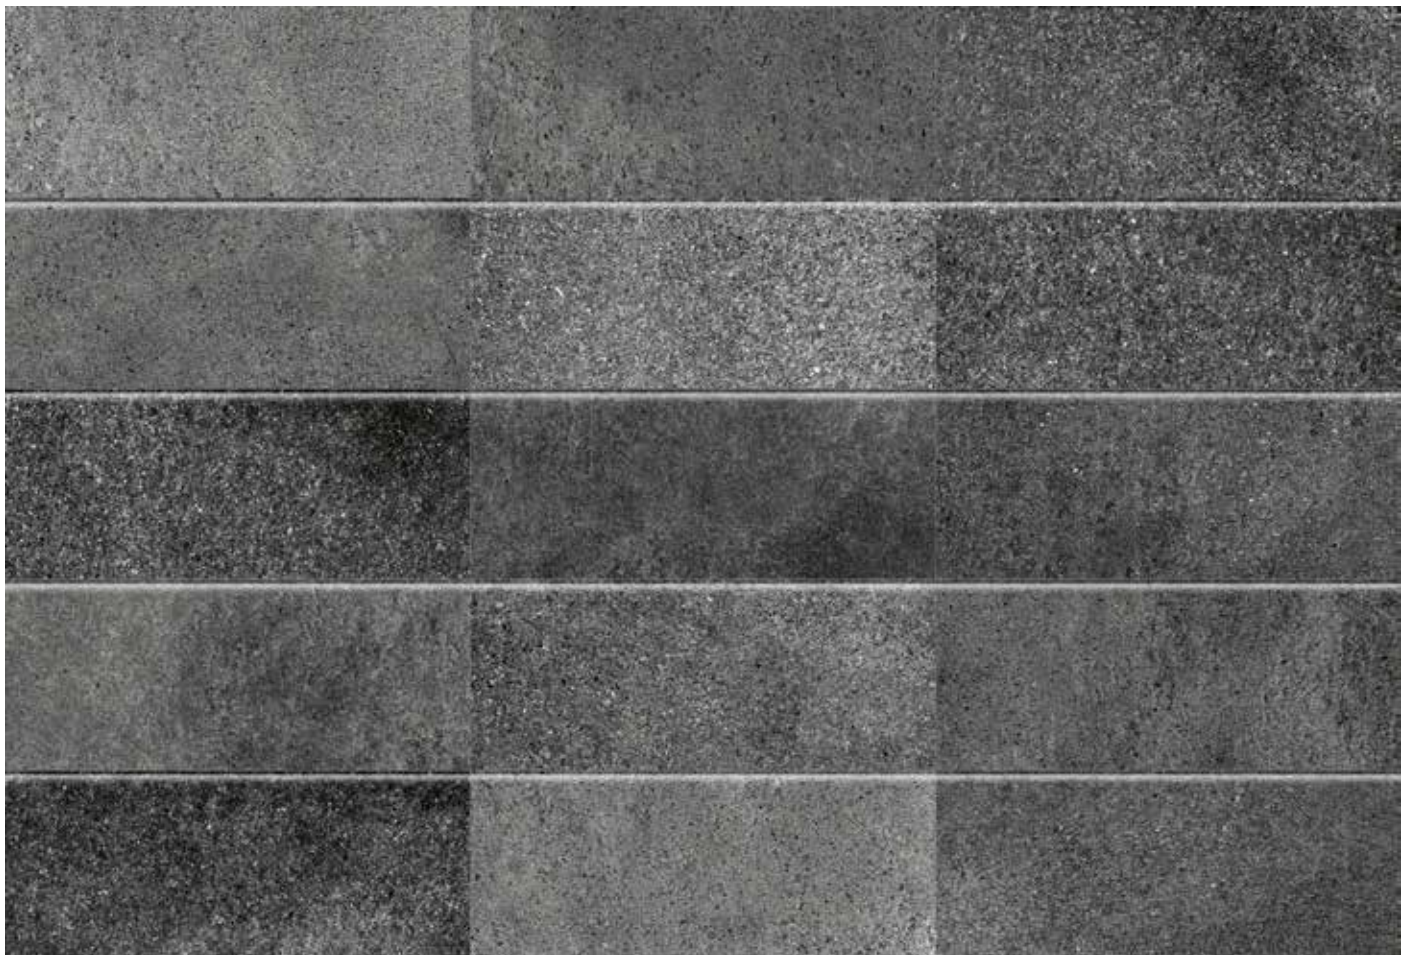

tempio®

VOLCANIC DESIGN

VOLCANIC COLLECTION,
DESIGNED FOR THE FAÇADE

_VOLCANIC LAVA