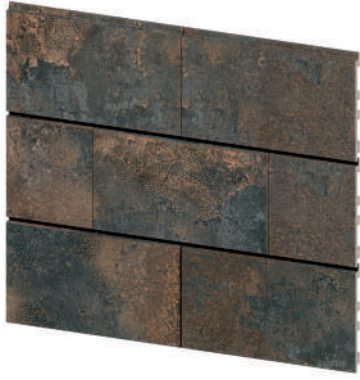

# tempio

FAÇADE SKIN

Block Skin

Technical catalogue

## Stocking colors for smaller orders · Colores en stock

---

EK1027 Black Oxid

EK1023 Antique Grey

EK1024 Antique Moss

*\*\*Note: stocking colours are in Spain*

## Nonstock colours · Colores sin stock disponible

---

EK1038 Tampico

EK1059 White Granite

EK1060 Anthracite