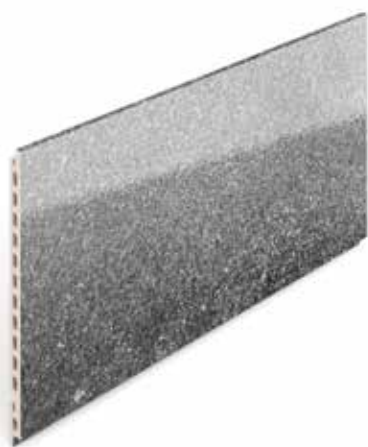

tempio®

VOLCANIC DESIGN

VOLCANIC COLLECTION,
DESIGNED FOR THE FAÇADE

_VOLCANIC LAVA