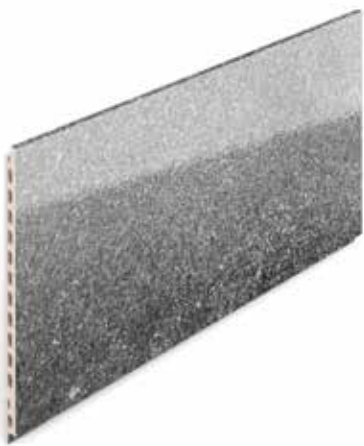

CALACATTA SHADOW DESIGN

CALACATTA SHADOW COLLECTION,
DESIGNED FOR THE FAÇADE

_EK1029 CALACATTA SHADOW

tempio[®]

VOLCANIC DESIGN

VOLCANIC COLLECTION,
DESIGNED FOR THE FAÇADE

_VOLCANIC LAVA

tempio[®]