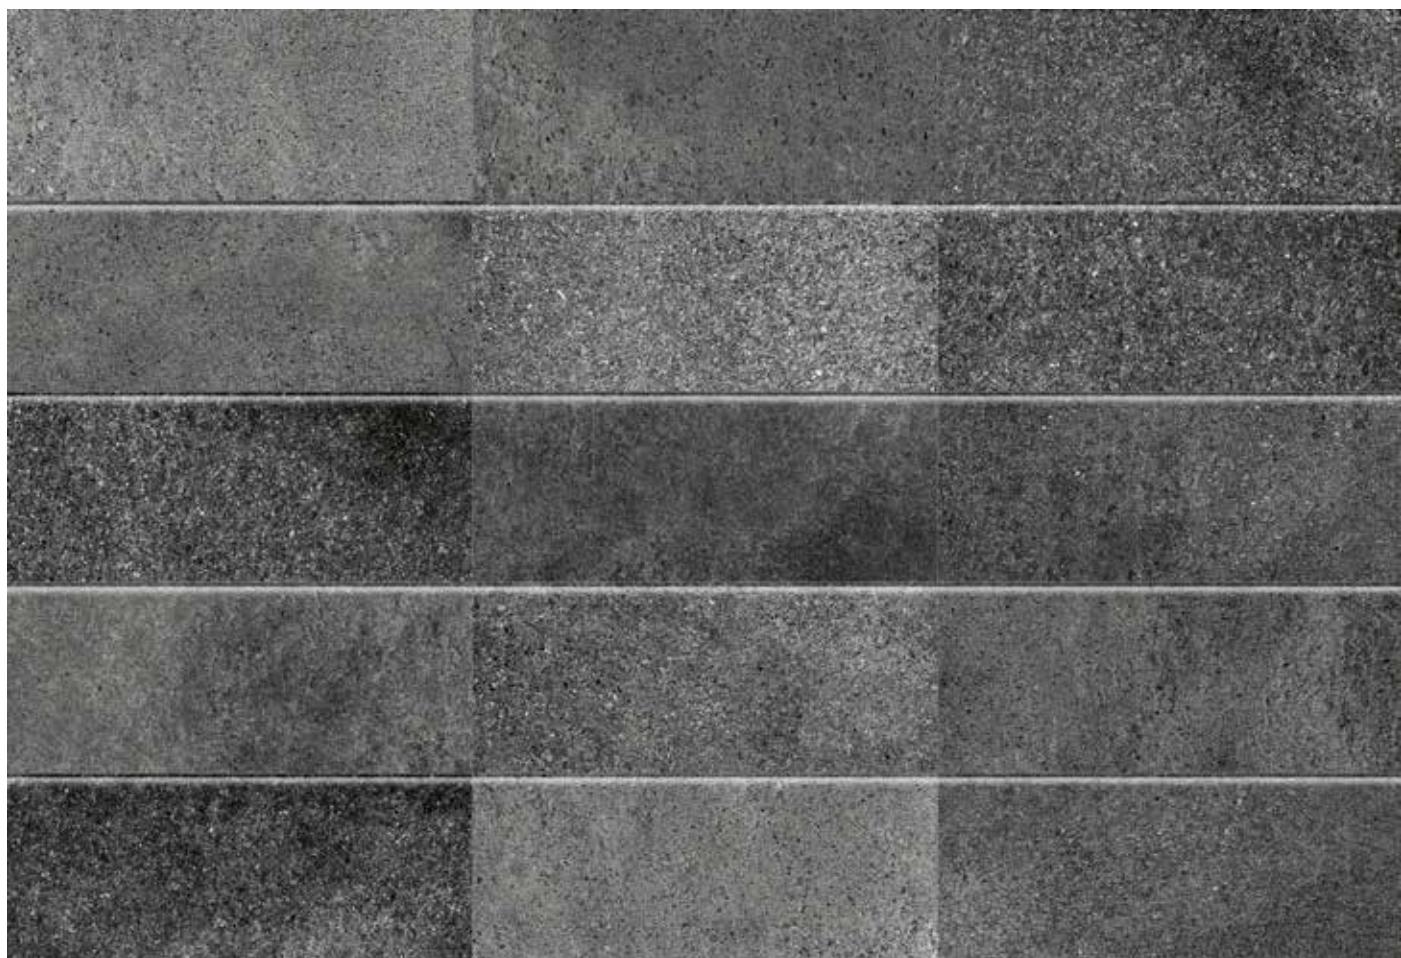

tempio®

VOLCANIC DESIGN

VOLCANIC COLLECTION,
DESIGNED FOR THE FAÇADE

_VOLCANIC LAVA